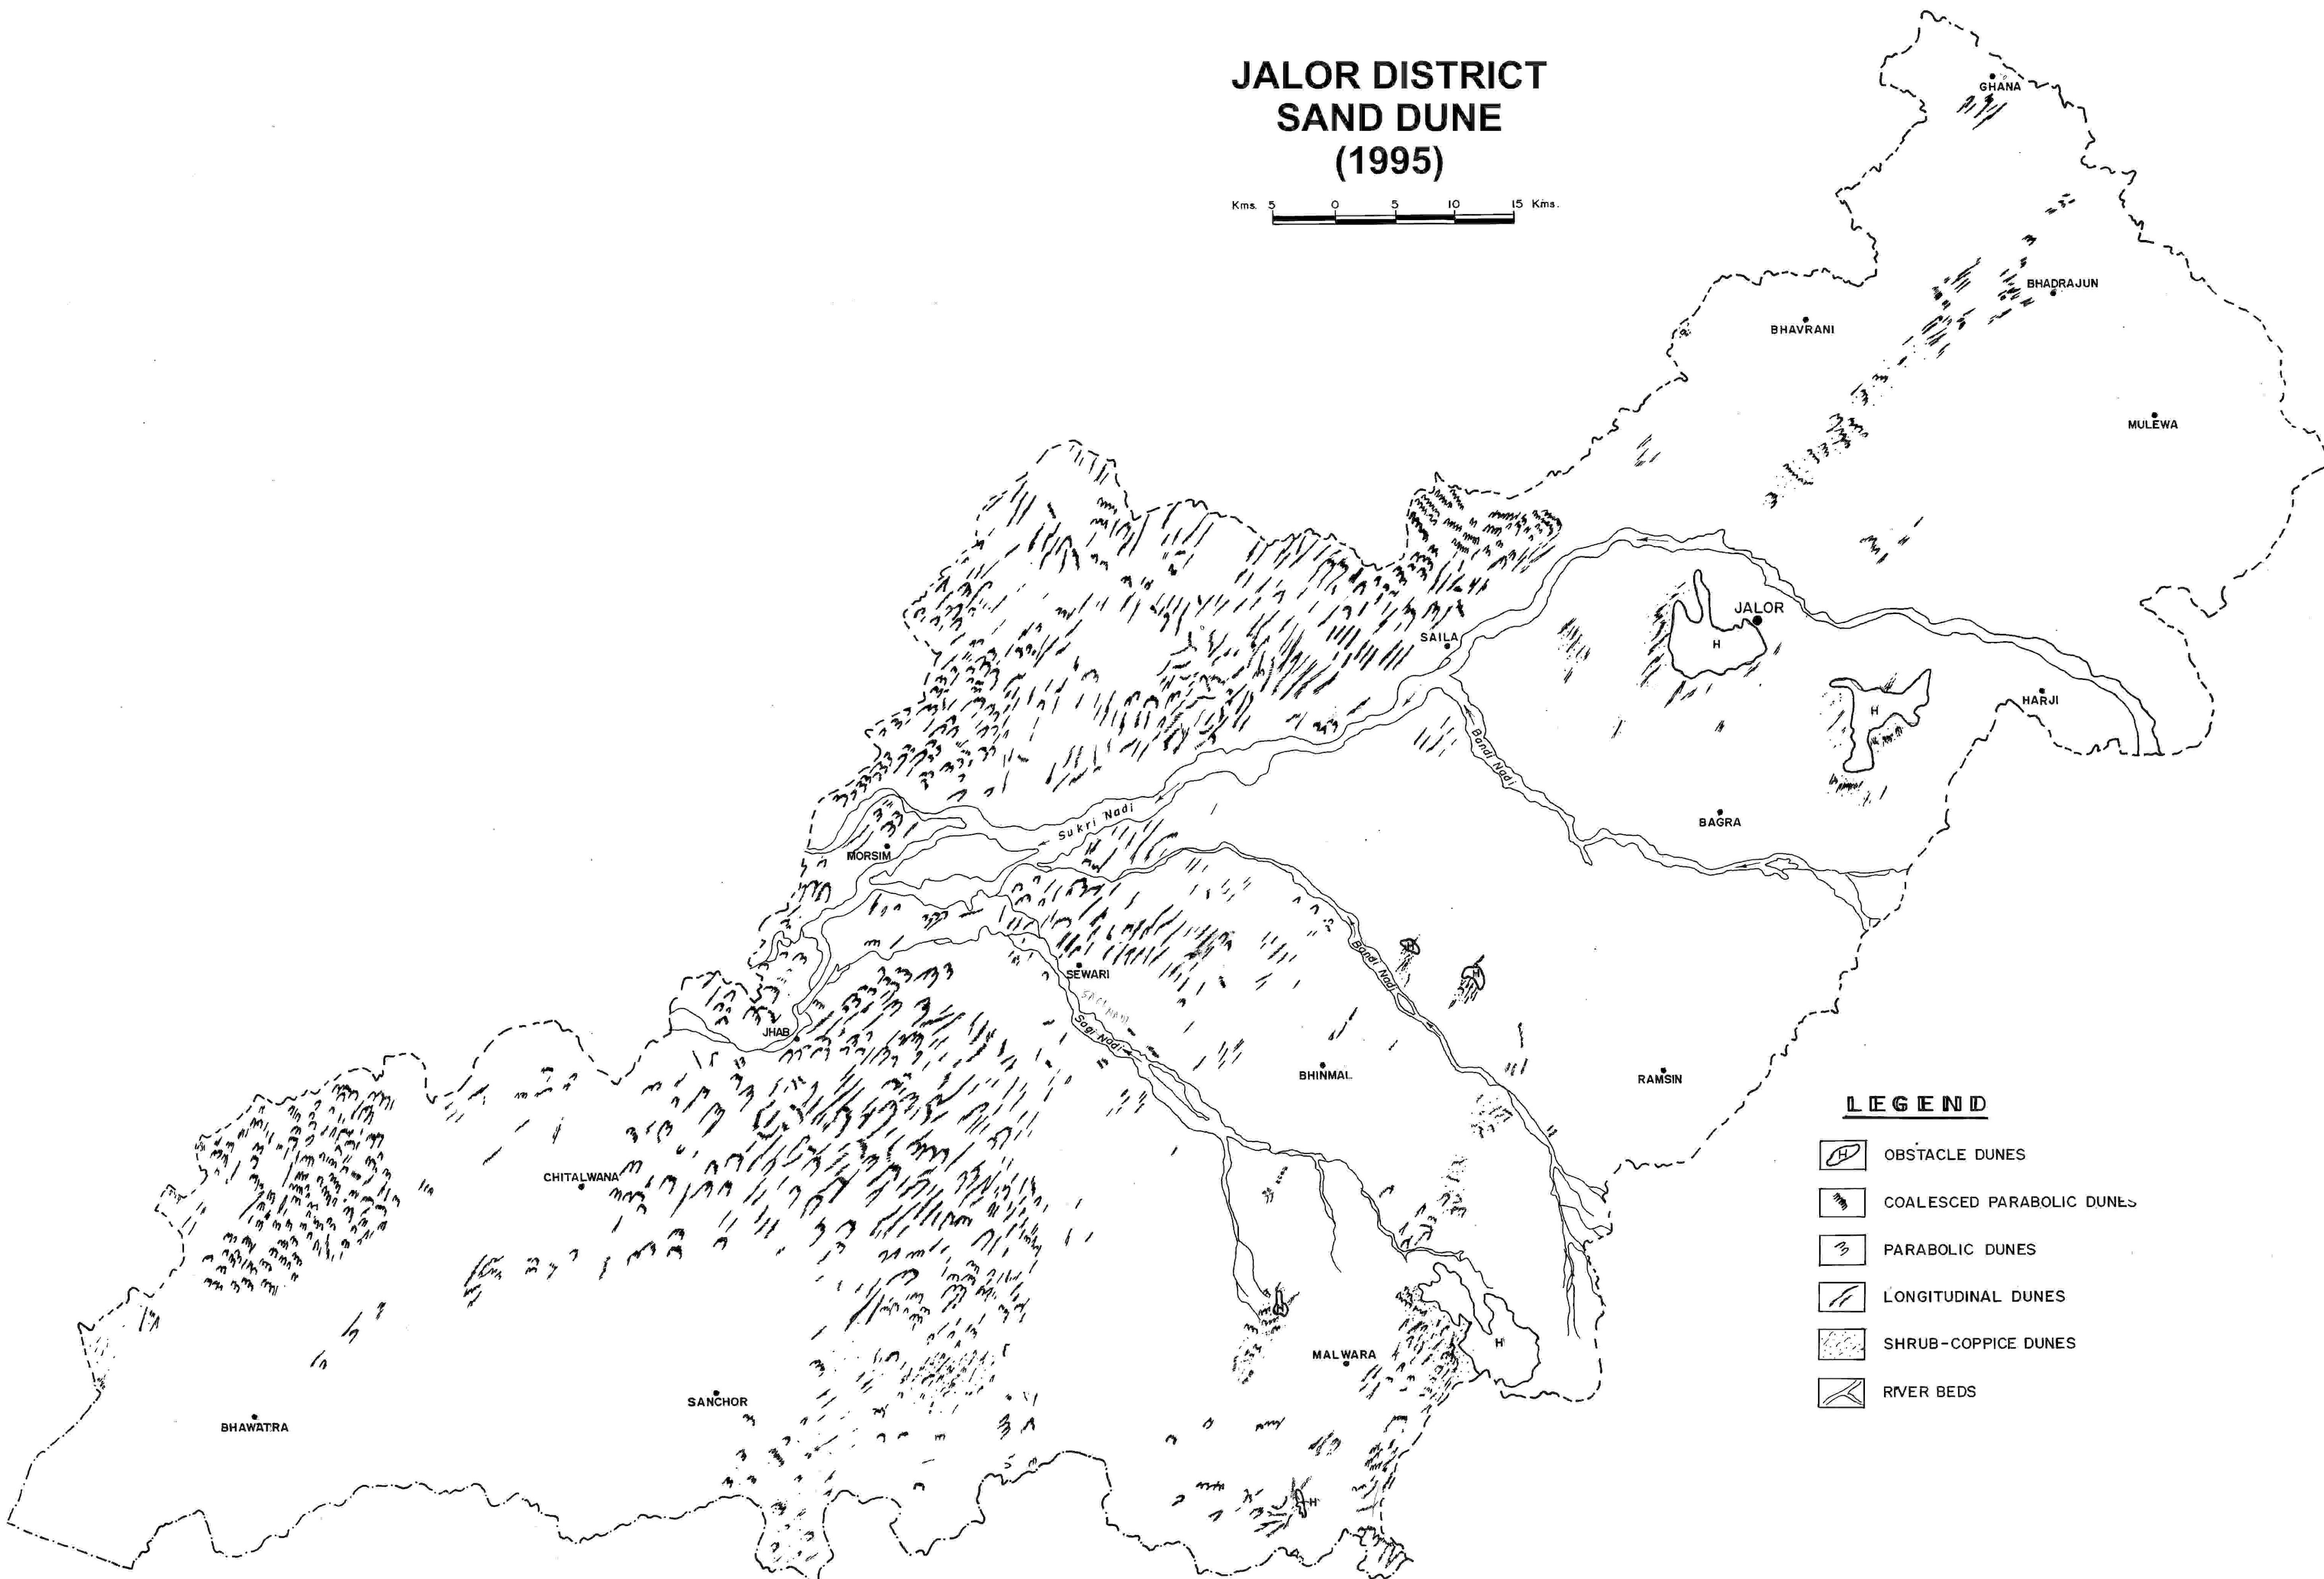

JALOR DISTRICT SAND DUNE (1995)

Kms. 5 0 5 10 15 Kms.

LEGEND

- OBSTACLE DUNES
- COALESCED PARABOLIC DUNES
- PARABOLIC DUNES
- LONGITUDINAL DUNES
- SHRUB-COPPICE DUNES
- RIVER BEDS